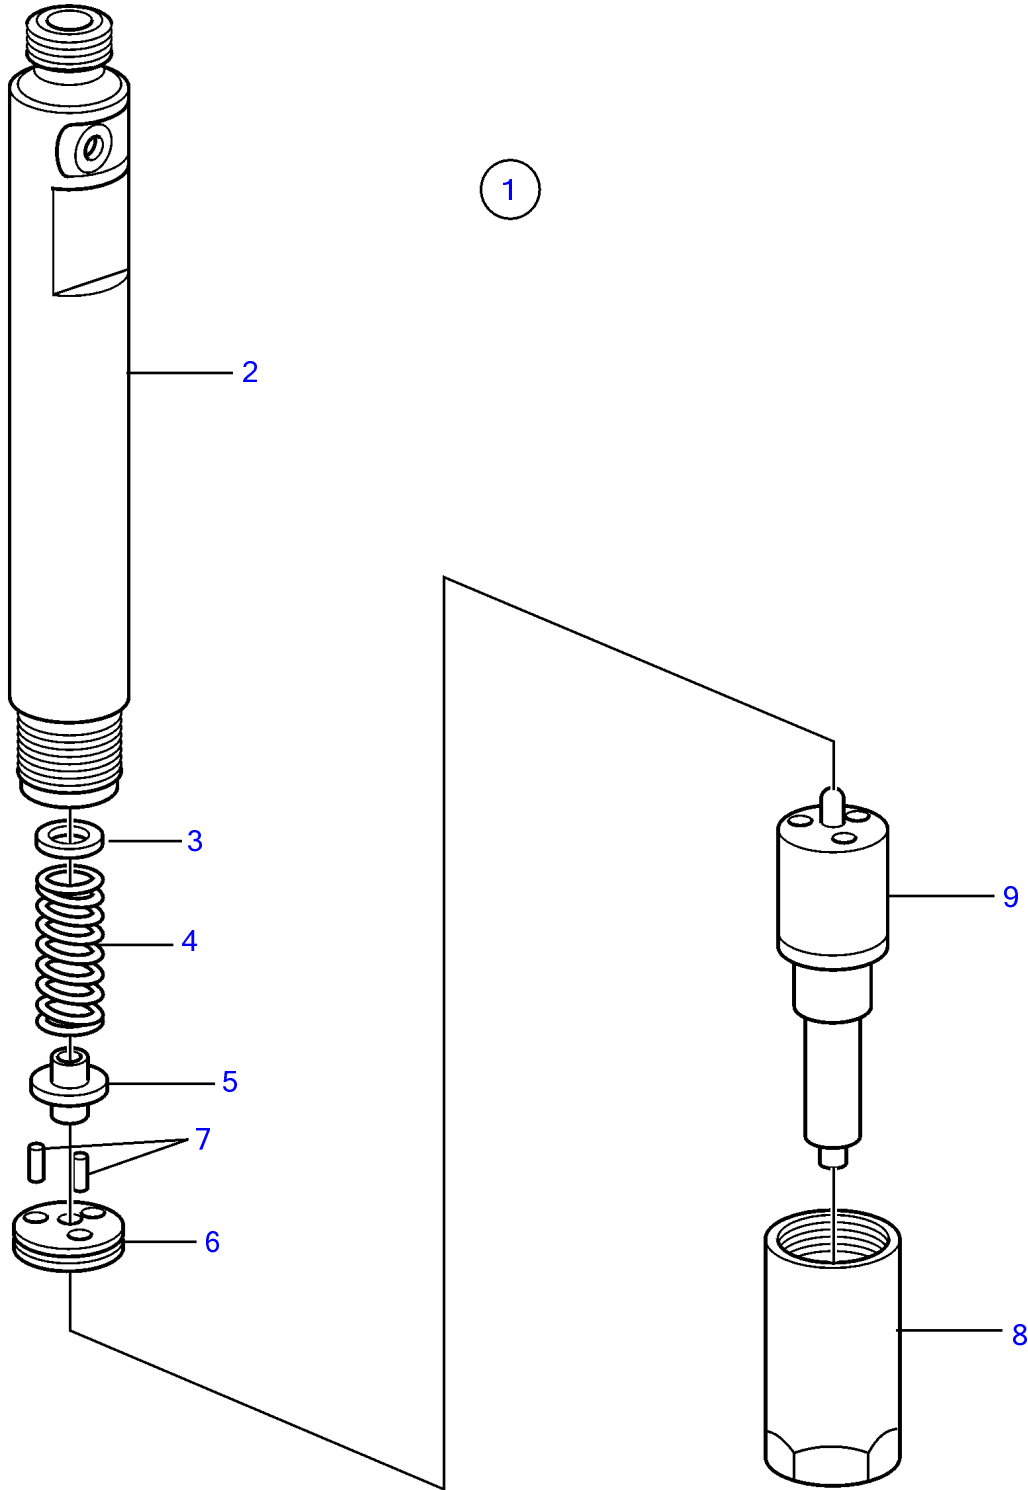

AD41L-A, AD41P-A, TAMD31L-A, TAMD31M-A

AD41L-A, AD41P-A, TAMD31L-A, TAMD31M-A

| REF | PART NO. | QTY | DESCRIPTION            | NOTES     |
|-----|----------|-----|------------------------|-----------|
| 1   | 859494   | 1   | Injector               |           |
|     | 3803235  | 1   | Injector, exch         |           |
| 2   |          | 1   | • Nozzle retainer      |           |
| 3   | 243467   | X   | • • Adjusting washer   | TH=1,00mm |
|     | 243468   | X   | • • Adjusting washer   | TH=1,05mm |
|     | 11705718 | X   | • • Shim               | TH=1,08mm |
|     | 243469   | X   | • • Adjusting washer   | TH=1,10mm |
|     | 243470   | X   | • • Adjusting washer   | TH=1,15mm |
|     | 11705722 | X   | • • Shim               | TH=1,20mm |
|     | 3830388  | X   | • • Spacer             | TH=1,24mm |
|     | 11705724 | X   | • • Shim               | TH=1.28mm |
|     | 11705725 | X   | • • Adjusting washer   | TH=1,30mm |
|     | 11705726 | X   | • • Shim               | TH=1,35mm |
|     | 243475   | X   | • • Adjusting washer   | TH=1,40mm |
|     | 243476   | X   | • • Adjusting washer   | TH=1,45mm |
|     | 6885727  | X   | • • Shim               | TH=1,48mm |
|     | 11705731 | X   | • • Adjusting washer   | TH=1,50mm |
|     | 243478   | X   | • • Adjusting washer   | TH=1.55mm |
|     | 11705734 | X   | • • Adjusting washer   | TH=1,60mm |
|     | 243480   | X   | • • Adjusting washer   | TH=1,65mm |
|     | 6885730  | X   | • • Shim               | TH=1,68mm |
|     | 11705737 | X   | • • Adjusting washer   | TH=1,70mm |
|     | 243482   | X   | • • Adjusting washer   | TH=1,75mm |
|     | 11705740 | X   | • • Shim               | TH=1,80mm |
|     | 6885739  | X   | • • Shim               | TH=1,84mm |
|     | 6885740  | X   | • • Shim               | TH=1,88mm |
|     | 243485   | X   | • • Adjusting washer   | TH=1,90mm |
|     | 243486   | X   | • • Adjusting washer   | TH=1,95mm |
| 4   | 6885720  | 1   | • • Compression spring |           |
| 5   |          | 1   | • • Pressure bolt      |           |
| 6   |          | 1   | • • Washer             |           |
| 7   | 244907   | 2   | • • Locating pin       |           |
| 8   | 243489   | 1   | • • Nut                |           |
| 9   | 859782   | 1   | • Nozzle               |           |